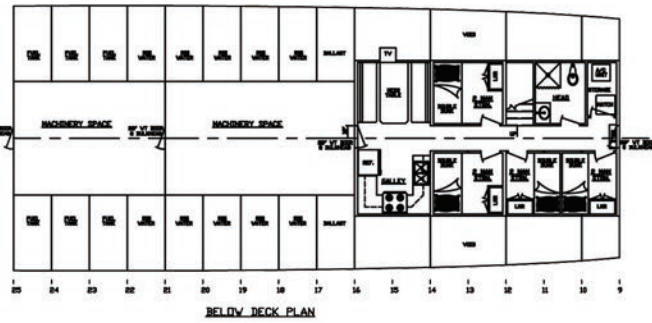

# M/V LADY GLENDA

150 CLASS  
CREW / FAST SUPPLY

For vessel availability, rates, or  
charter information contact:  
[sales@seatranmarine.com](mailto:sales@seatranmarine.com)

Or for immediate assistance  
call our 24hr sales department  
at: 337.201.1912