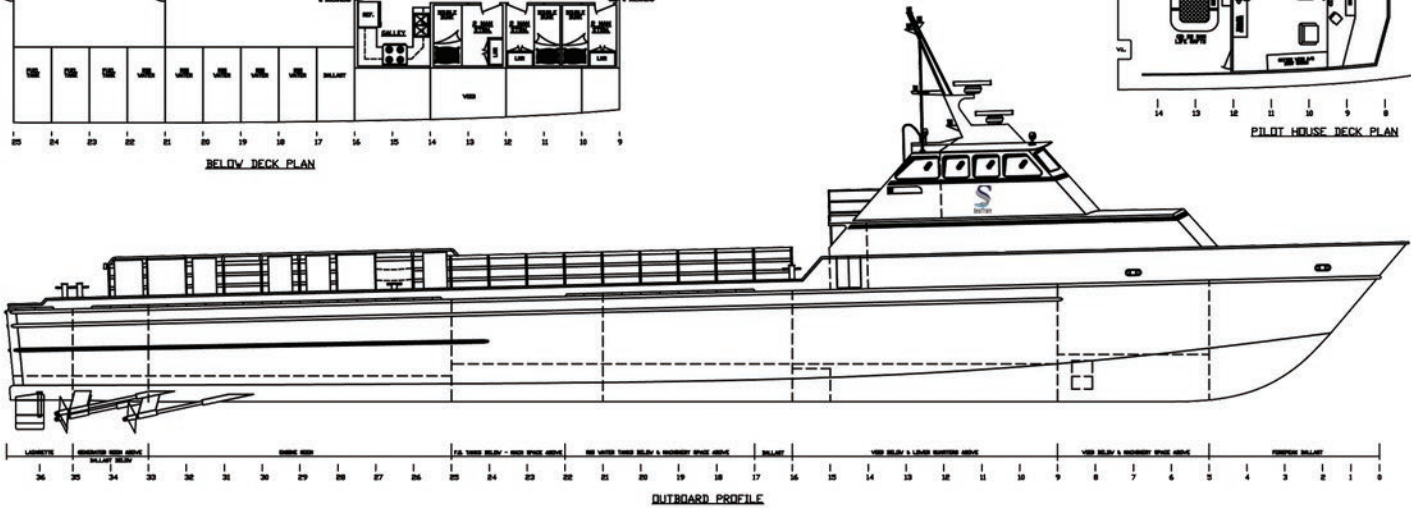

# M/V LADY GLENDA

150 CLASS  
CREW / FAST SUPPLY

For vessel availability, rates, or  
charter information contact:  
[sales@seatranmarine.com](mailto:sales@seatranmarine.com)

Or for immediate assistance  
call our 24hr sales department  
at: 337.201.1912