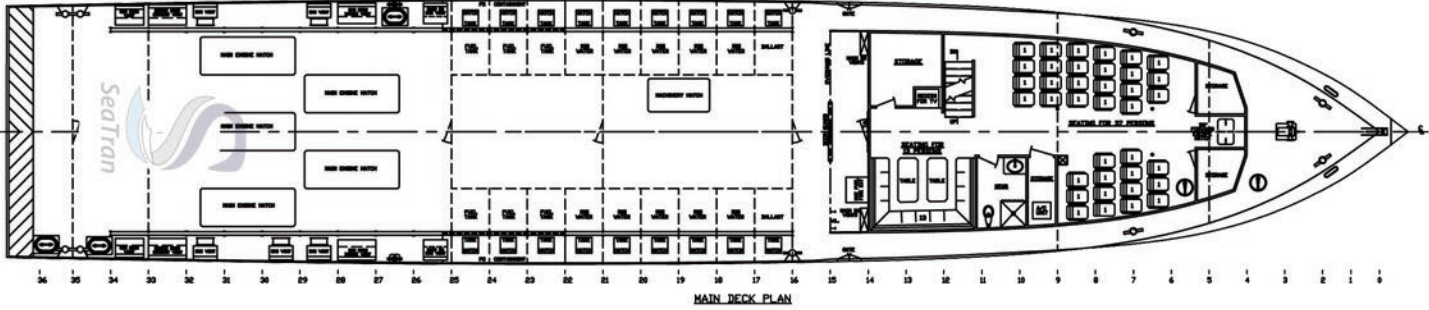

# M/V LADY GLENDA

150 CLASS  
CREW / FAST SUPPLY

For vessel availability, rates, or  
charter information contact:  
[sales@seatranmarine.com](mailto:sales@seatranmarine.com)

Or for immediate assistance  
call our 24hr sales department  
at: 337.201.1912