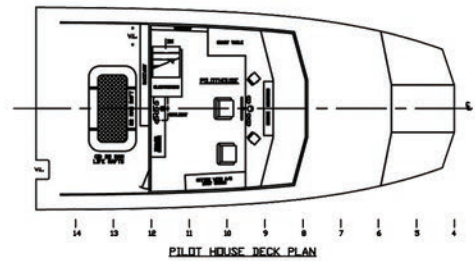

# M/V LADY GLENDA

150 CLASS  
CREW / FAST SUPPLY

For vessel availability, rates, or  
charter information contact:  
[sales@seatranmarine.com](mailto:sales@seatranmarine.com)

Or for immediate assistance  
call our 24hr sales department  
at: 337.201.1912